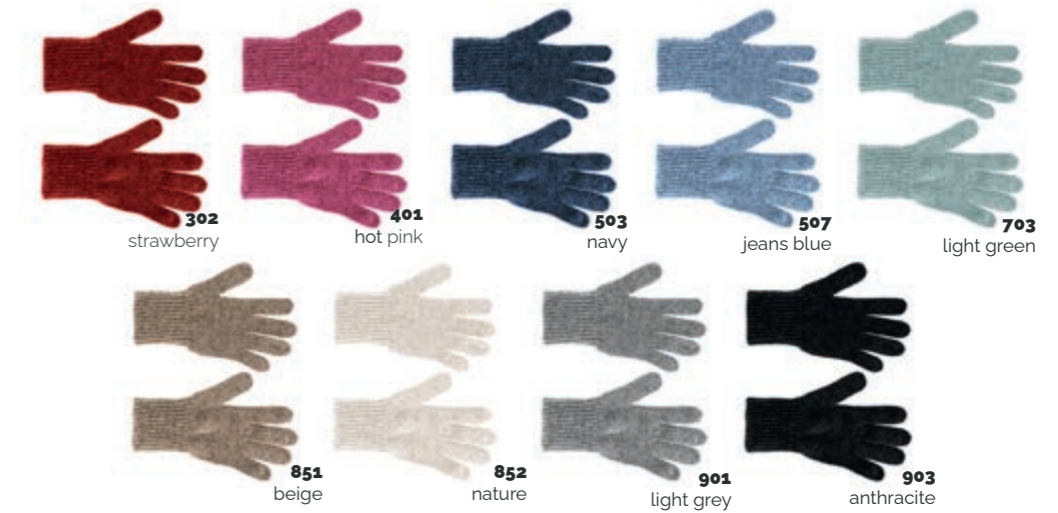

Article 536010

Article 578001

Article 580050

Material Specs 80% WO, 20% PA
made in EU

203
curry

Article Size 536010 - 917959
one size

203
curry

Article Size 578001 - 918959
70 x 35 cm

203
curry

Article Size 580050 - 912959
one size