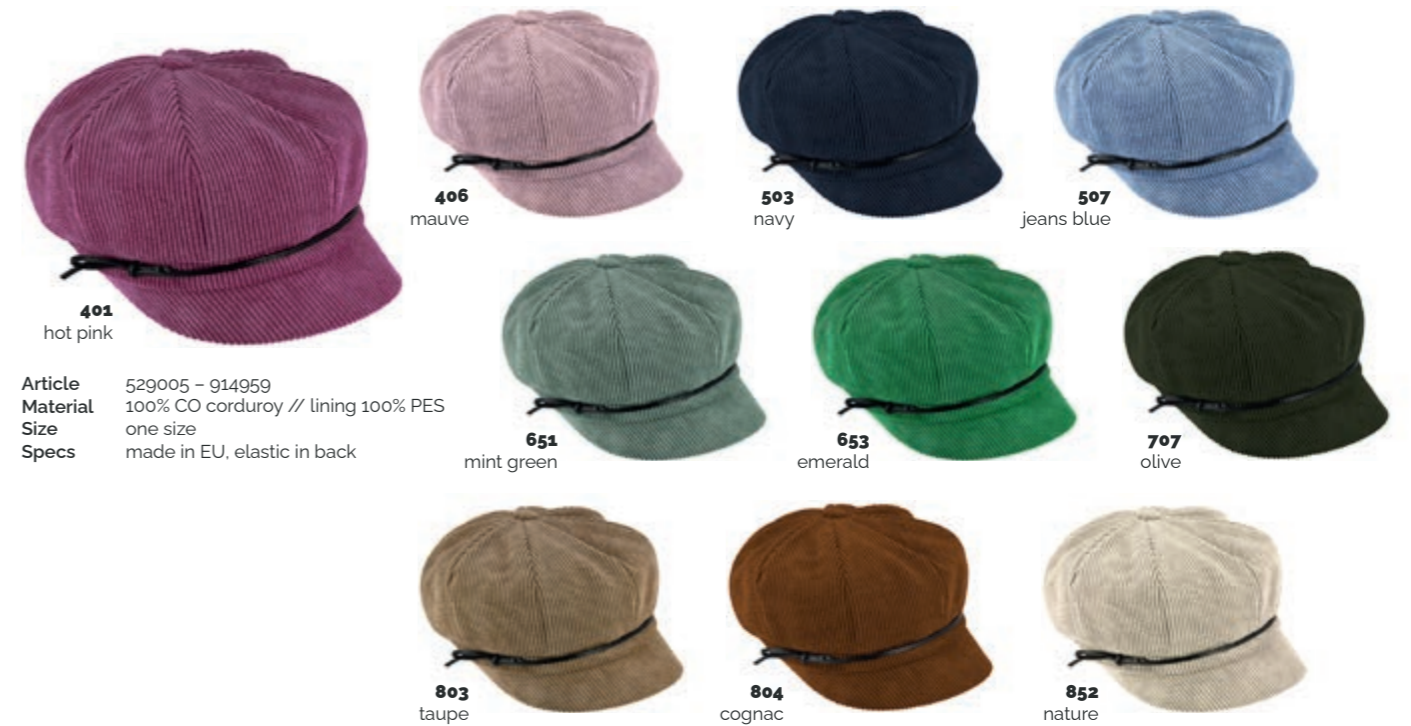

Article 529005 - 914959
Material 100% CO corduroy // lining 100% PES
Size one size
Specs made in EU, elastic in back