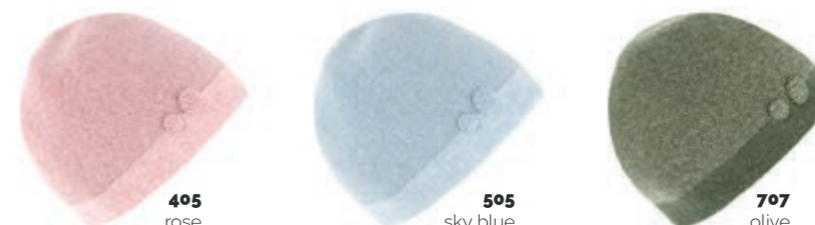

Article 536013 - 919959
Material 80% WO, 20% PA
Size one size
Specs made in EU