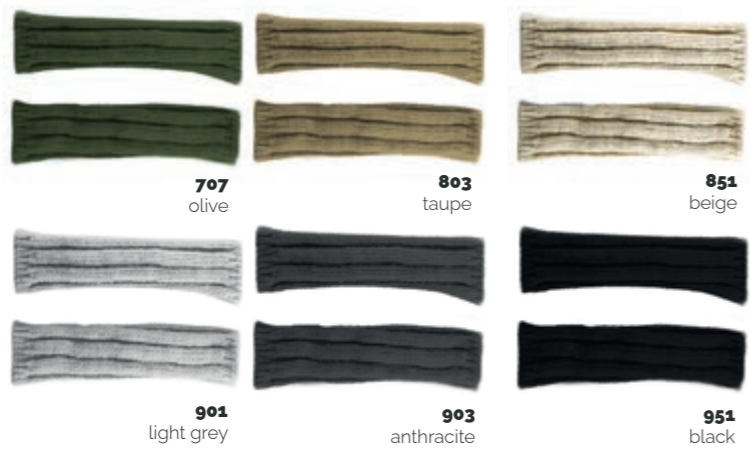

Whether multicoloured or solid - the materials and colours of these articles are all coordinated with each other and can therefore be combined.

Article 580053

Article 580501

503 navy

Article 580501 - 99959
Material 80% PA, 20% WO
Size one size
Specs made in EU