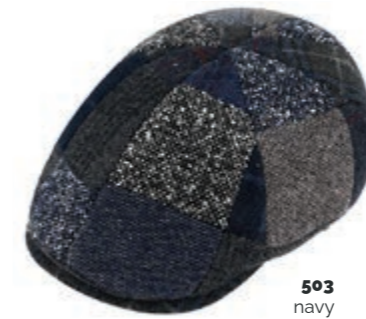

503
navy

Article 420171 - 914959
Material 80% WO, 20% PES // lining 100% CO
Size 55, 57, 59, 61
Specs made in EU

801
brown

301
red

Article 42301 - 917959
Material 70% WO, 20% PES // lining 100% CO
Size 55 - 62
Specs made in EU, 6-panel patchwork