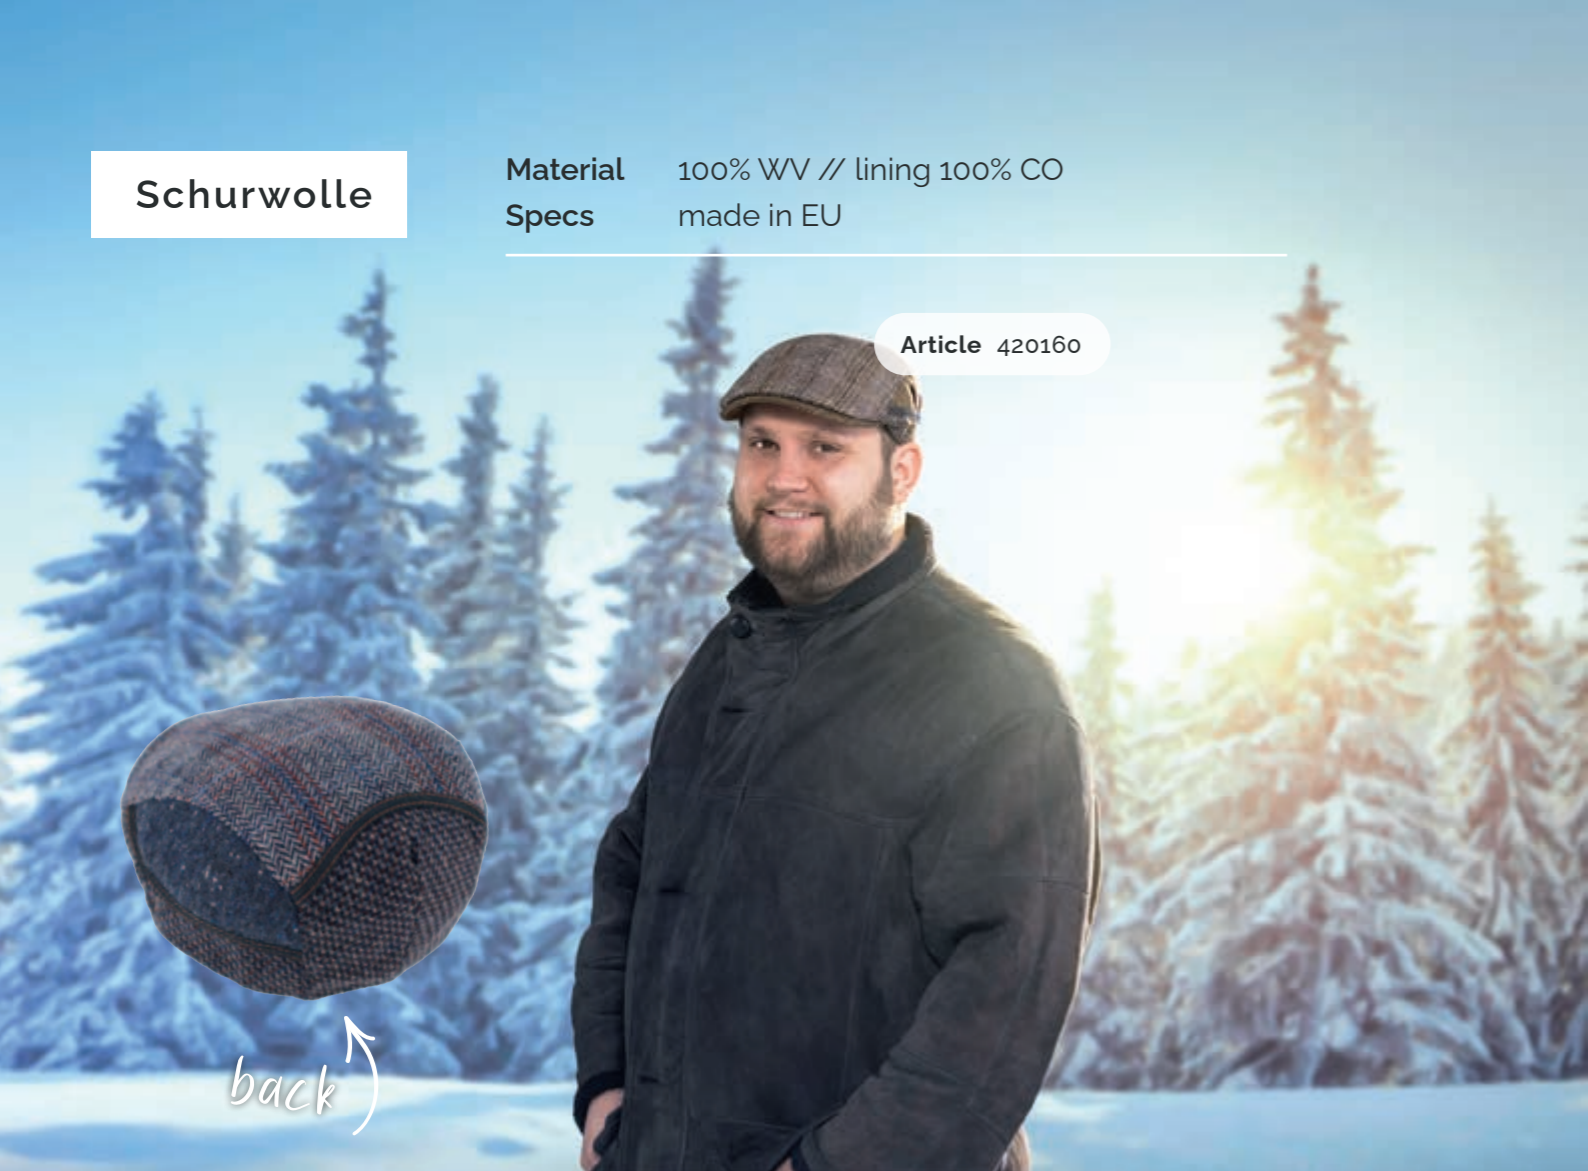

Schurwolle

Material 100% WV // lining 100% CO
Specs made in EU

Article 420160

Article 420160 - 919959
Material 100% WV // lining 100% CO
Size 55. 57. 59. 61

Article 420137 - 919959
Material 100% WV // lining 100% CO
Size 55. 57. 59. 61