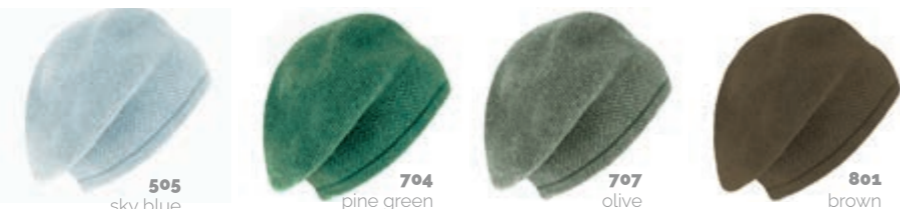

Article 535001 - 917959
Material 80% WO, 20% PA
Size one size
Specs made in EU