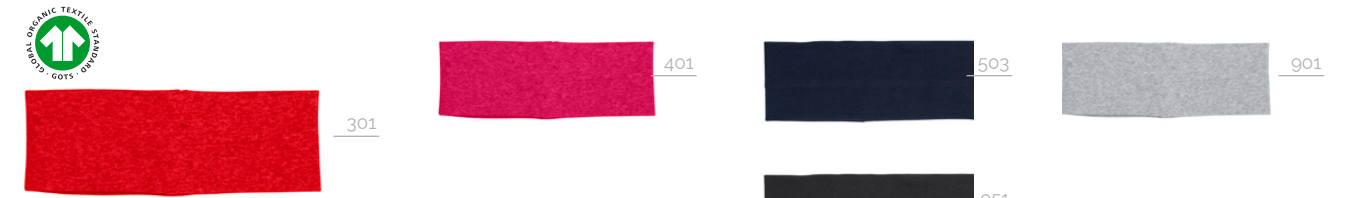

Article 673012 - 94959
Material 97% CO, 3% EL
Colour 401, 503, 851, 901, 951
Size one size
Details GOTS, double Jersey