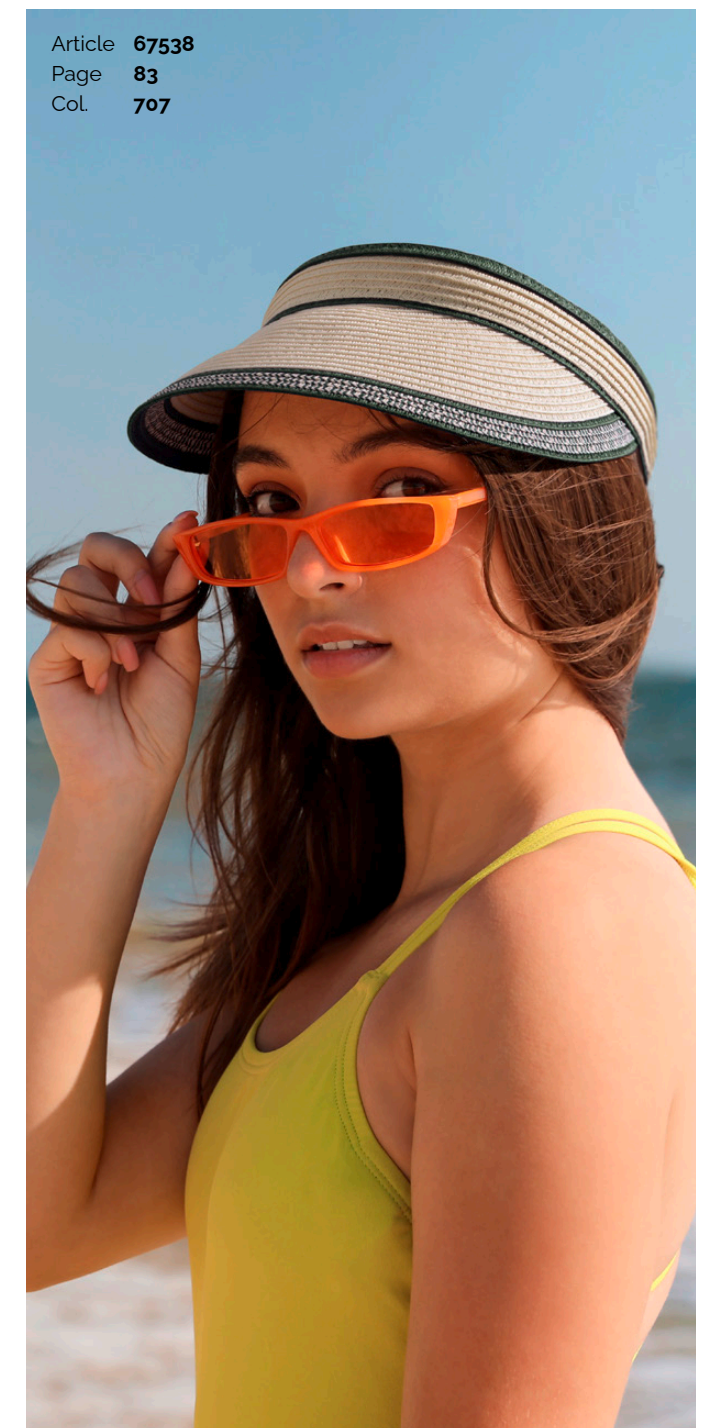

Article 67538
Page 83
Col. 707