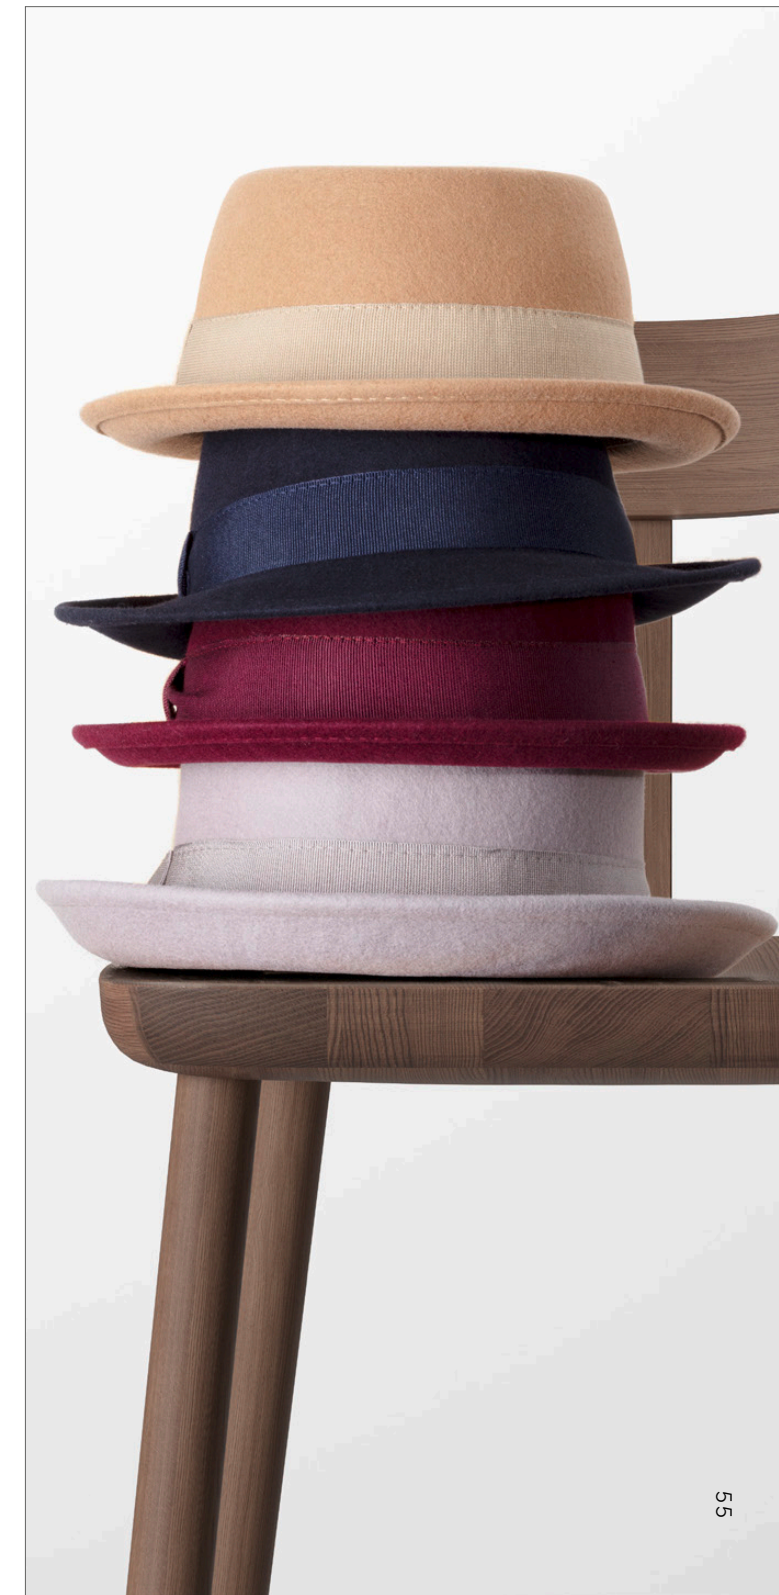

Article 30722 - 912959
Material 100% WO
Colour 303, 503, 707, 805, 951
Size 55, 57, 59, 61
Details made in EU

Article 15071 - 914959
Material 100% WO
Colour 901, 951
Size 55, 57, 59, 61
Details made in EU, 13 cm height

Article 30801 - 915959
Material 100% WO
Colour 951
Size 56, 58, 60
Details made in EU

Article 30718 - 912959
Material 100% WO
Colour 203, 303, 503, 707, 805, 951
Size 54 - 62
Details made in EU

Article 15072 - 914959
Material 100% WO
Colour 901, 951
Size 55, 57, 59, 61
Details made in EU

Article 30719 - 912959
Material 100% WO
Colour 503, 805, 901, 951
Size 54 - 62
Details made in EU

Article 15074 - 924959
Material 100% WO, PES lining
Colour 951
Size 57, 59, 61
Details Polyester Futter

Article 15075 - 926959
Material 100% WO, PES lining
Colour 951
Size 57, 59, 61
Details Polyester Futter

Article 30717 - 913959
Material 100% WO
Colour 707, 805, 951
Size 54 - 62
Details made in EU

Article 150800 - 919959
Material 100% WO
Colour 951
Size 55, 57, 59, 61
Details made in EU, crushable, waterproof