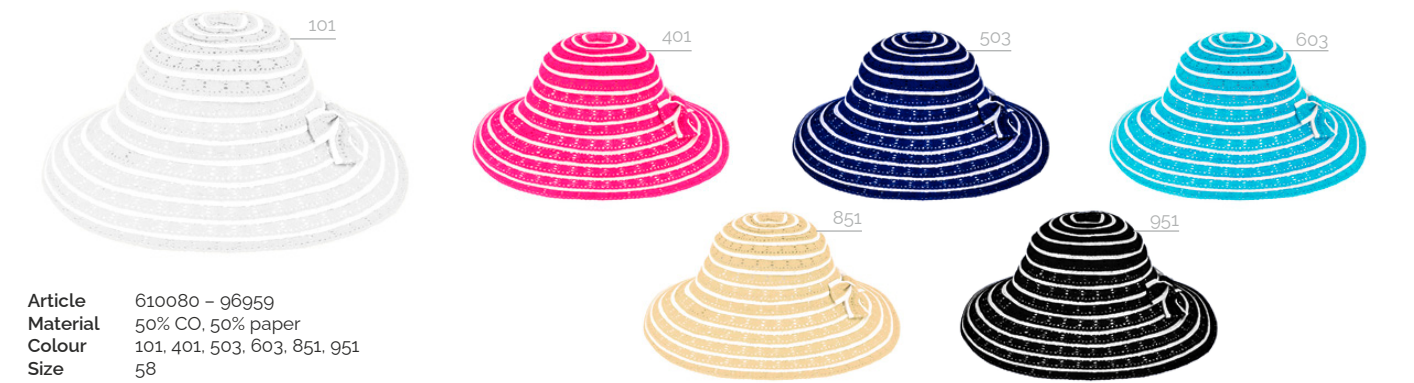

Article 610080 - 96959
Material 50% CO, 50% paper
Colour 101, 401, 503, 603, 851, 951
Size 58
Details adjustable inner band