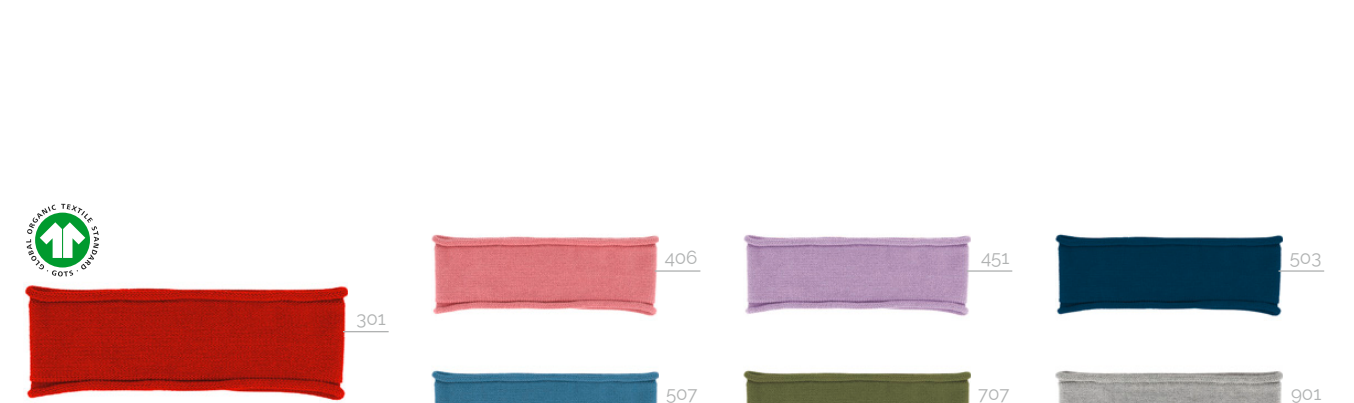

Article 673010 - 94959  
 Material 100% CO  
 Colour 301, 406, 451, 503, 507, 707, 901  
 Size one size  
 Details GOTS, double rolled edge

Article 673011 - 94959  
 Material 100% CO  
 Colour 401, 406, 451, 503, 505, 653, 706, 851, 901  
 Size one size  
 Details GOTS