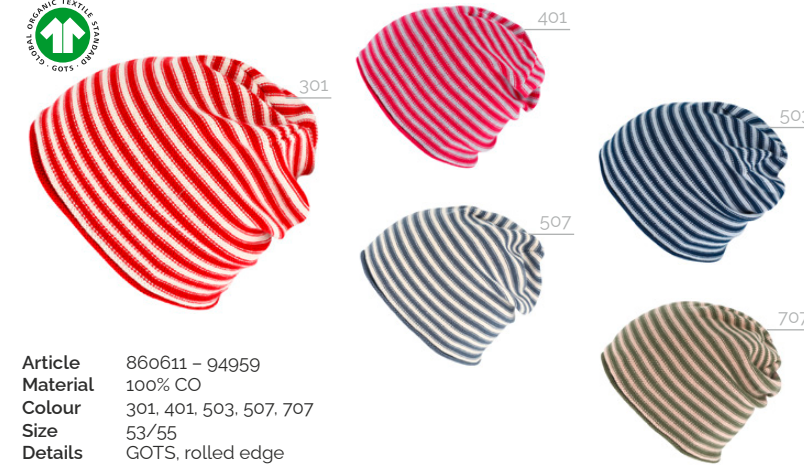

Article 860611 - 94959
Material 100% CO
Colour 301, 401, 503, 507, 707
Size 53/55
Details GOTS, rolled edge